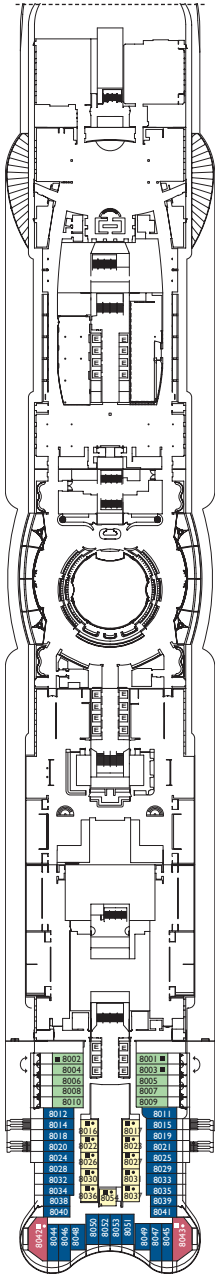

DECK 8
BOLGHERI