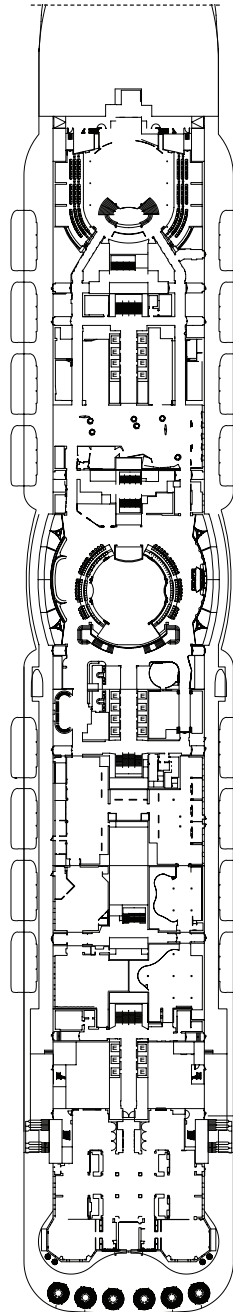

DECK 7
MONTEPULCIANO