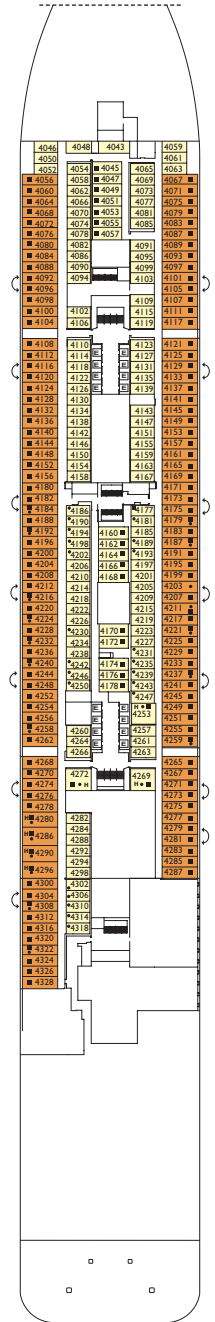

Montalcino*, Bolgheri, Siena, Volterra,
San Gimignano, Arezzo, Venezia, Pisa,
Lucca, Bellagio

* Cabins with loggia balcony (balcony door can be closed by the crew in case of bad weather)

Grt: 182.700 t
 Length: 337 m
 Width: 42 m
 Cruising speed: 17 Knots
 Max speed: 21,5 Knots

- H cabins for disabled guests
- C interconnecting cabins
- E lift
- single sofa bed
- 1 upper berth

Note: the matrimonial bed is available in all the categories of cabin.
 3° and 4° bed are available in all the categories.

Suites

- Suite with Ocean View Balcony.
 Bolgheri, Siena, Volterra, San Gimignano, Arezzo, Livorno, Milano
- Grand Suite with Ocean View Balcony.
 Siena, San Gimignano, Arezzo, Montecatini Terme

■ Cabin with terrace by the sea
 Bolgheri, Siena

DECK 8
BOLGHERI

DECK 7
MONTEPULCIANO

DECK 6
PIENZA

DECK 5
MONTALCINO

DECK 4
TALAMONE

Costa Toscana

Inside cabin

Talamone, Montalcino, Bolgheri, Siena, Volterra, San Gimignano, Arezzo, Livorno, Pisa, Lucca, Montecatini Terme