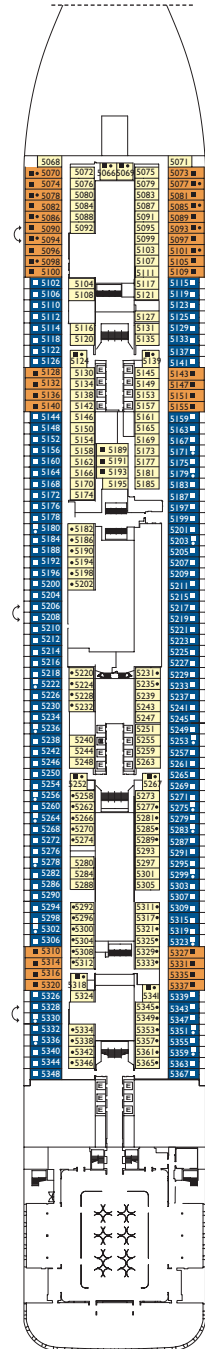

Montalcino*, Bolgheri, Siena, Volterra,
San Gimignano, Arezzo, Venezia, Pisa,
Lucca, Bellagio

* Cabins with loggia balcony (balcony door can be closed by the crew in case of bad weather)

Grt: 182.700 t
 Length: 337 m
 Width: 42 m
 Cruising speed: 17 Knots
 Max speed: 21,5 Knots

- H cabins for disabled guests
- C interconnecting cabins
- E lift
- single sofa bed
- 1 upper berth

Note: the matrimonial bed is available in all the categories of cabin.
 3° and 4° bed are available in all the categories.

DECK 8
BOLGHERI

DECK 7
MONTEPULCIANO

DECK 6
PIENZA

DECK 5
MONTALCINO

DECK 4
TALAMONE

Costa Toscana

Inside cabin

Talamone, Montalcino, Bolgheri, Siena, Volterra, San Gimignano, Arezzo, Livorno, Pisa, Lucca, Montecatini Terme