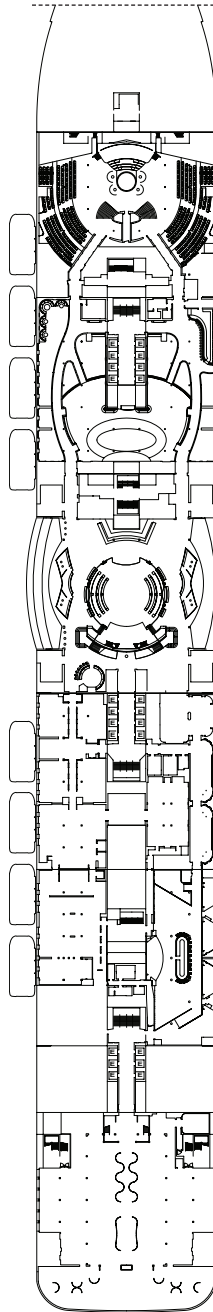

DECK 6
PIENZA