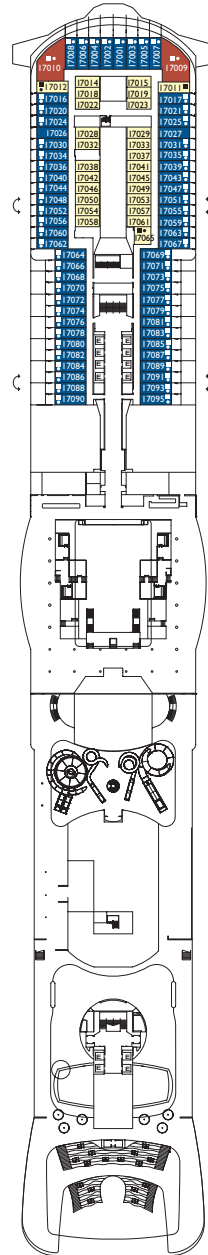

Montalcino*, Bolgheri, Siena, Volterra,
San Gimignano, Arezzo, Venezia, Pisa,
Lucca, Bellagio

* Cabins with loggia balcony (balcony door can be closed by the crew in case of bad weather)

Grt: 182.700 t
 Length: 337 m
 Width: 42 m
 Cruising speed: 17 Knots
 Max speed: 21,5 Knots

- H cabins for disabled guests
- C interconnecting cabins
- E lift
- single sofa bed
- 1 upper berth

Note: the matrimonial bed is available in all the categories of cabin.
 3° and 4° bed are available in all the categories.

DECK 8
BOLGHERI

DECK 7
MONTEPULCIANO

DECK 6
PIENZA

DECK 5
MONTALCINO

DECK 4
TALAMONE

Costa Toscana

Inside cabin

Talamone, Montalcino, Bolgheri, Siena, Volterra, San Gimignano, Arezzo, Livorno, Pisa, Lucca, Montecatini Terme

DECK 20
FORTE DEI MARMÌ

DECK 19
PIETRASANTA

DECK 18
VIAREGGIO

DECK 17
MONTECATINI TERME

DECK 16
LUCCA