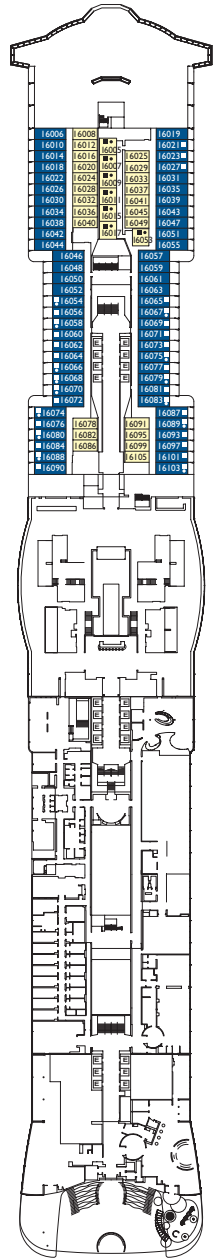

Montalcino*, Bolgheri, Siena, Volterra,
San Gimignano, Arezzo, Venezia, Pisa,
Lucca, Bellagio

* Cabins with loggia balcony (balcony door can be closed by the crew in case of bad weather)

Grt: 182.700 t
 Length: 337 m
 Width: 42 m
 Cruising speed: 17 Knots
 Max speed: 21,5 Knots

- H cabins for disabled guests
- C interconnecting cabins
- E lift
- single sofa bed
- 1 upper berth

Note: the matrimonial bed is available in all the categories of cabin.
 3° and 4° bed are available in all the categories.

DECK 8
BOLGHERI

DECK 7
MONTEPULCIANO

DECK 6
PIENZA

DECK 5
MONTALCINO

DECK 4
TALAMONE

Costa Toscana

Inside cabin

Talamone, Montalcino, Bolgheri, Siena, Volterra, San Gimignano, Arezzo, Livorno, Pisa, Lucca, Montecatini Terme

DECK 20
FORTE DEI MARMÌ

DECK 19
PIETRASANTA

DECK 18
VIAREGGIO

DECK 17
MONTECATINI TERME

DECK 16
LUCCA